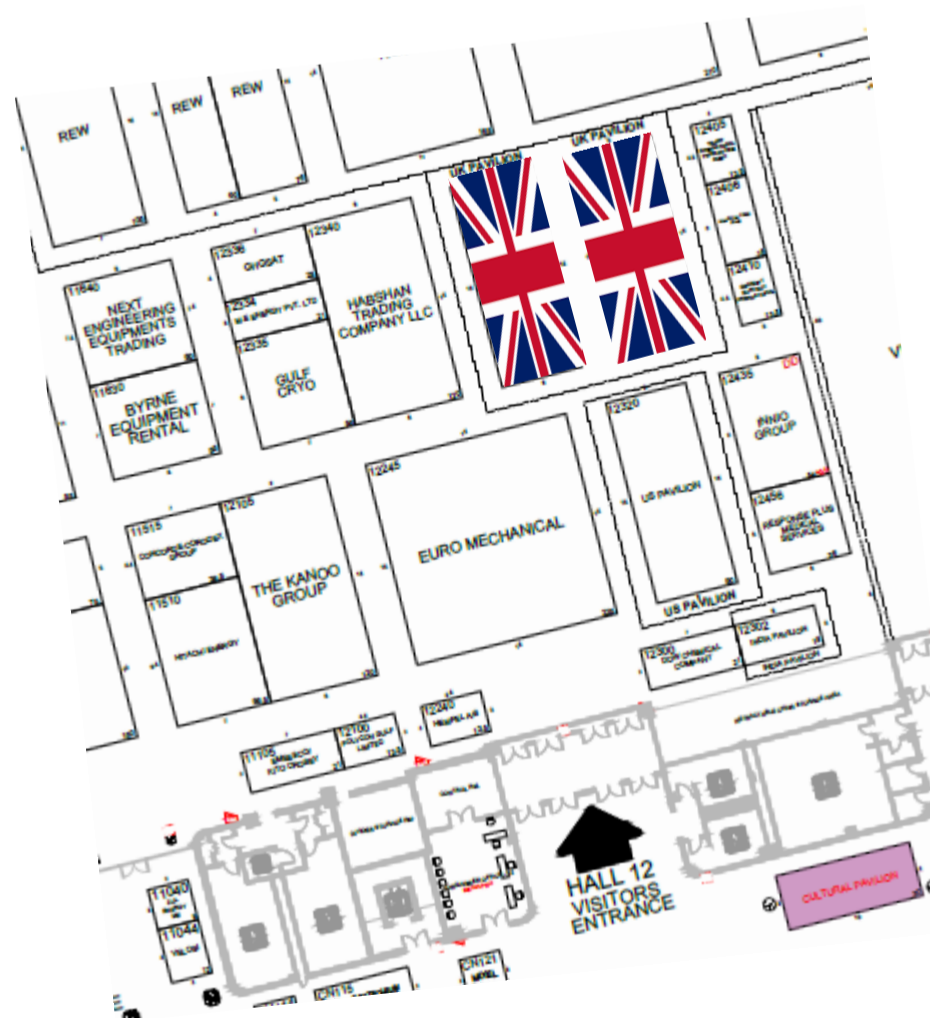

UK & EIC Pavilion Floorplan

Hall 8

EIC Members

Freebuild Stands

Non EIC Members

UK & EIC Pavilion Floorplan

Hall 12

Overall location UK & EIC Pavilion Hall 12

UK & EIC Pavilion Floorplan

Hall 14 – The Chevron Hall

Overall location UK & EIC Pavilion Hall 14 – The Chevron Hall

Please note the blue area is the Digitalization Zone

UK & EIC Pavilion Floorplan

Hall 15 – Maritime & Logistics

Overall location UK & EIC Pavilion Hall 15 – Maritime & Logistics

UK & EIC Pavilion Floorplan

Hall 16 – Low Carbon & Chemicals Expo

16-1 On hold* Aize 4m x 3m 12 sqm *Until 24.02.26	16-2 4m x 5m 20 sqm	NON-UK stands
16-3 3m x 4m 12 sqm	16-4 3m x 4m 12 sqm	

Available

EIC Members

Non EIC Members

Overall location UK & EIC Pavilion Hall 16 – Low Carbon & Chemicals Expo