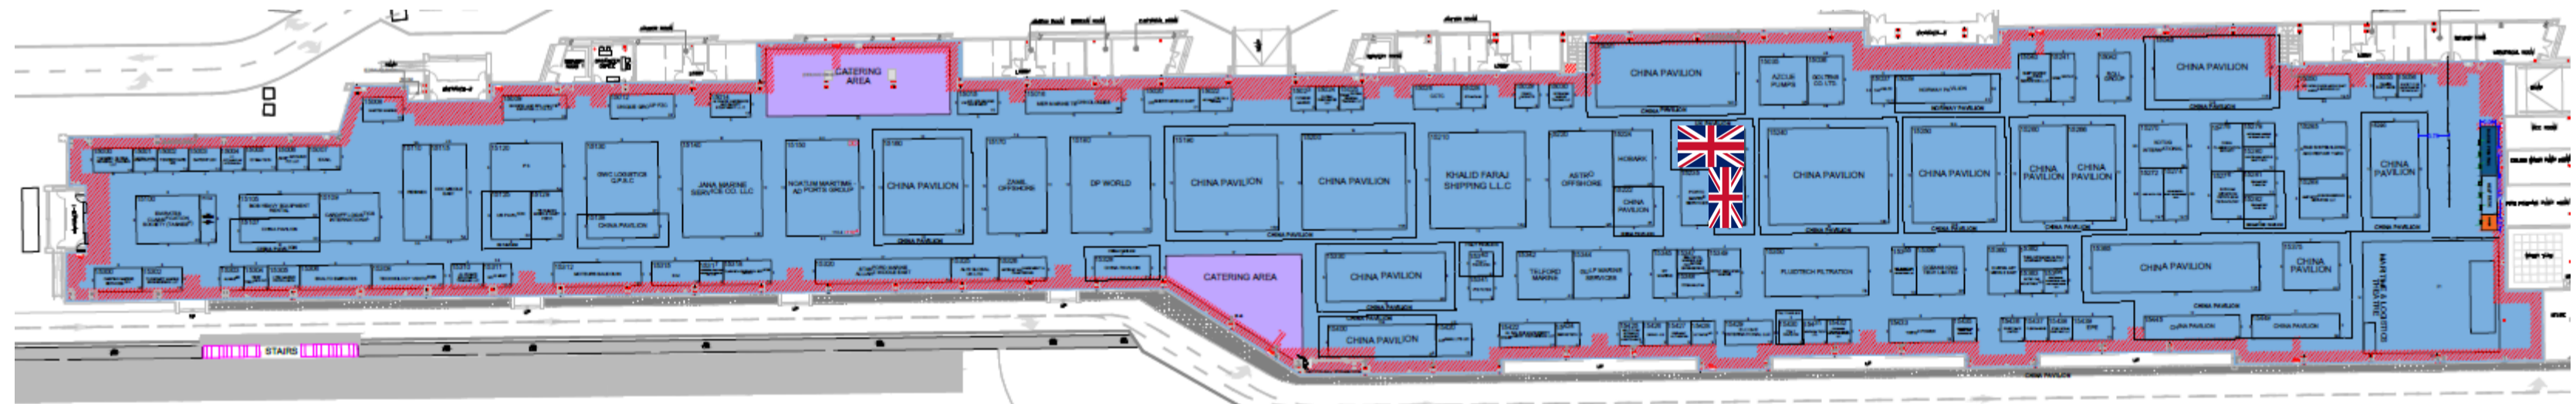

UK & EIC Pavilion Floorplan

Hall 14 – The Chevron Hall

Overall location UK & EIC Pavilion Hall 14 – The Chevron Hall

Please note the blue area is the Digitalization Zone

UK & EIC Pavilion Floorplan

Hall 15 – Maritime & Logistics

Overall location UK & EIC Pavilion Hall 15 – Maritime & Logistics

UK & EIC Pavilion Floorplan

Hall 16 – Low Carbon & Chemicals Expo

16-1 On hold* Aize 4m x 3m 12 sqm *Until 24.02.26	16-2 4m x 5m 20 sqm	NON-UK stands
16-3 3m x 4m 12 sqm	16-4 3m x 4m 12 sqm	