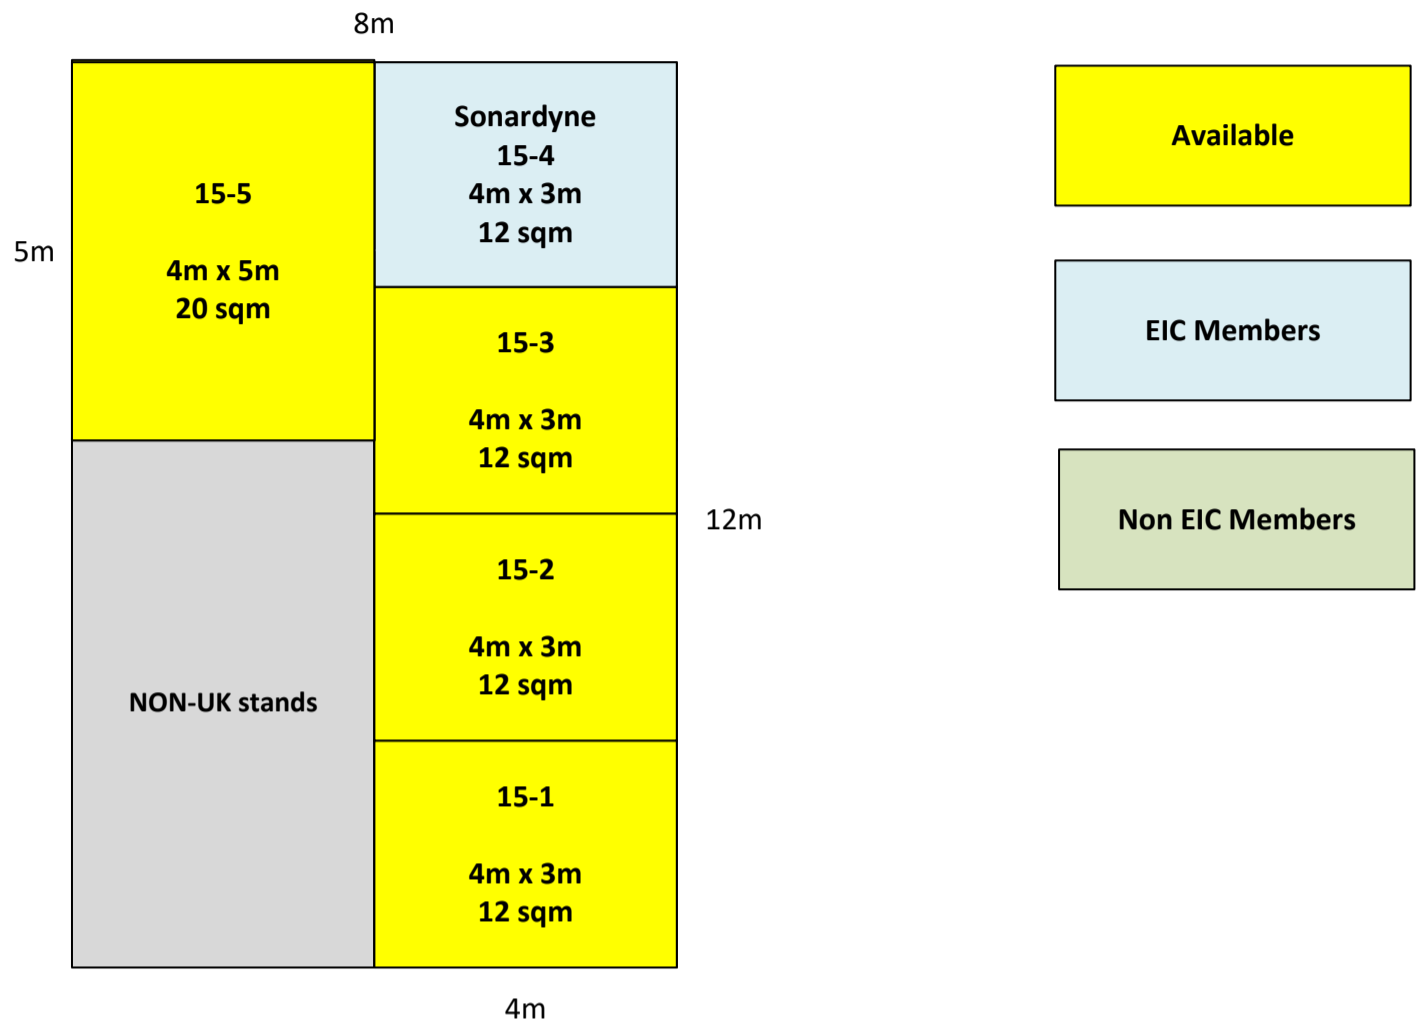

UK & EIC Pavilion Floorplan

Hall 8

EIC Members

Freebuild Stands

Non EIC Members

UK & EIC Pavilion Floorplan

Hall 12

Overall location UK & EIC Pavilion Hall 12

UK & EIC Pavilion Floorplan

Hall 14 – The Chevron Hall

Overall location UK & EIC Pavilion Hall 14 – The Chevron Hall

Please note the blue area is the Digitalization Zone

UK & EIC Pavilion Floorplan

Hall 15 – Maritime & Logistics

Overall location UK & EIC Pavilion Hall 15 – Maritime & Logistics

UK & EIC Pavilion Floorplan

Hall 16 – Low Carbon & Chemicals Expo

16-1 On hold* Aize 4m x 3m 12 sqm *Until 24.02.26	16-2 4m x 5m 20 sqm	NON-UK stands
16-3 3m x 4m 12 sqm	16-4 3m x 4m 12 sqm	