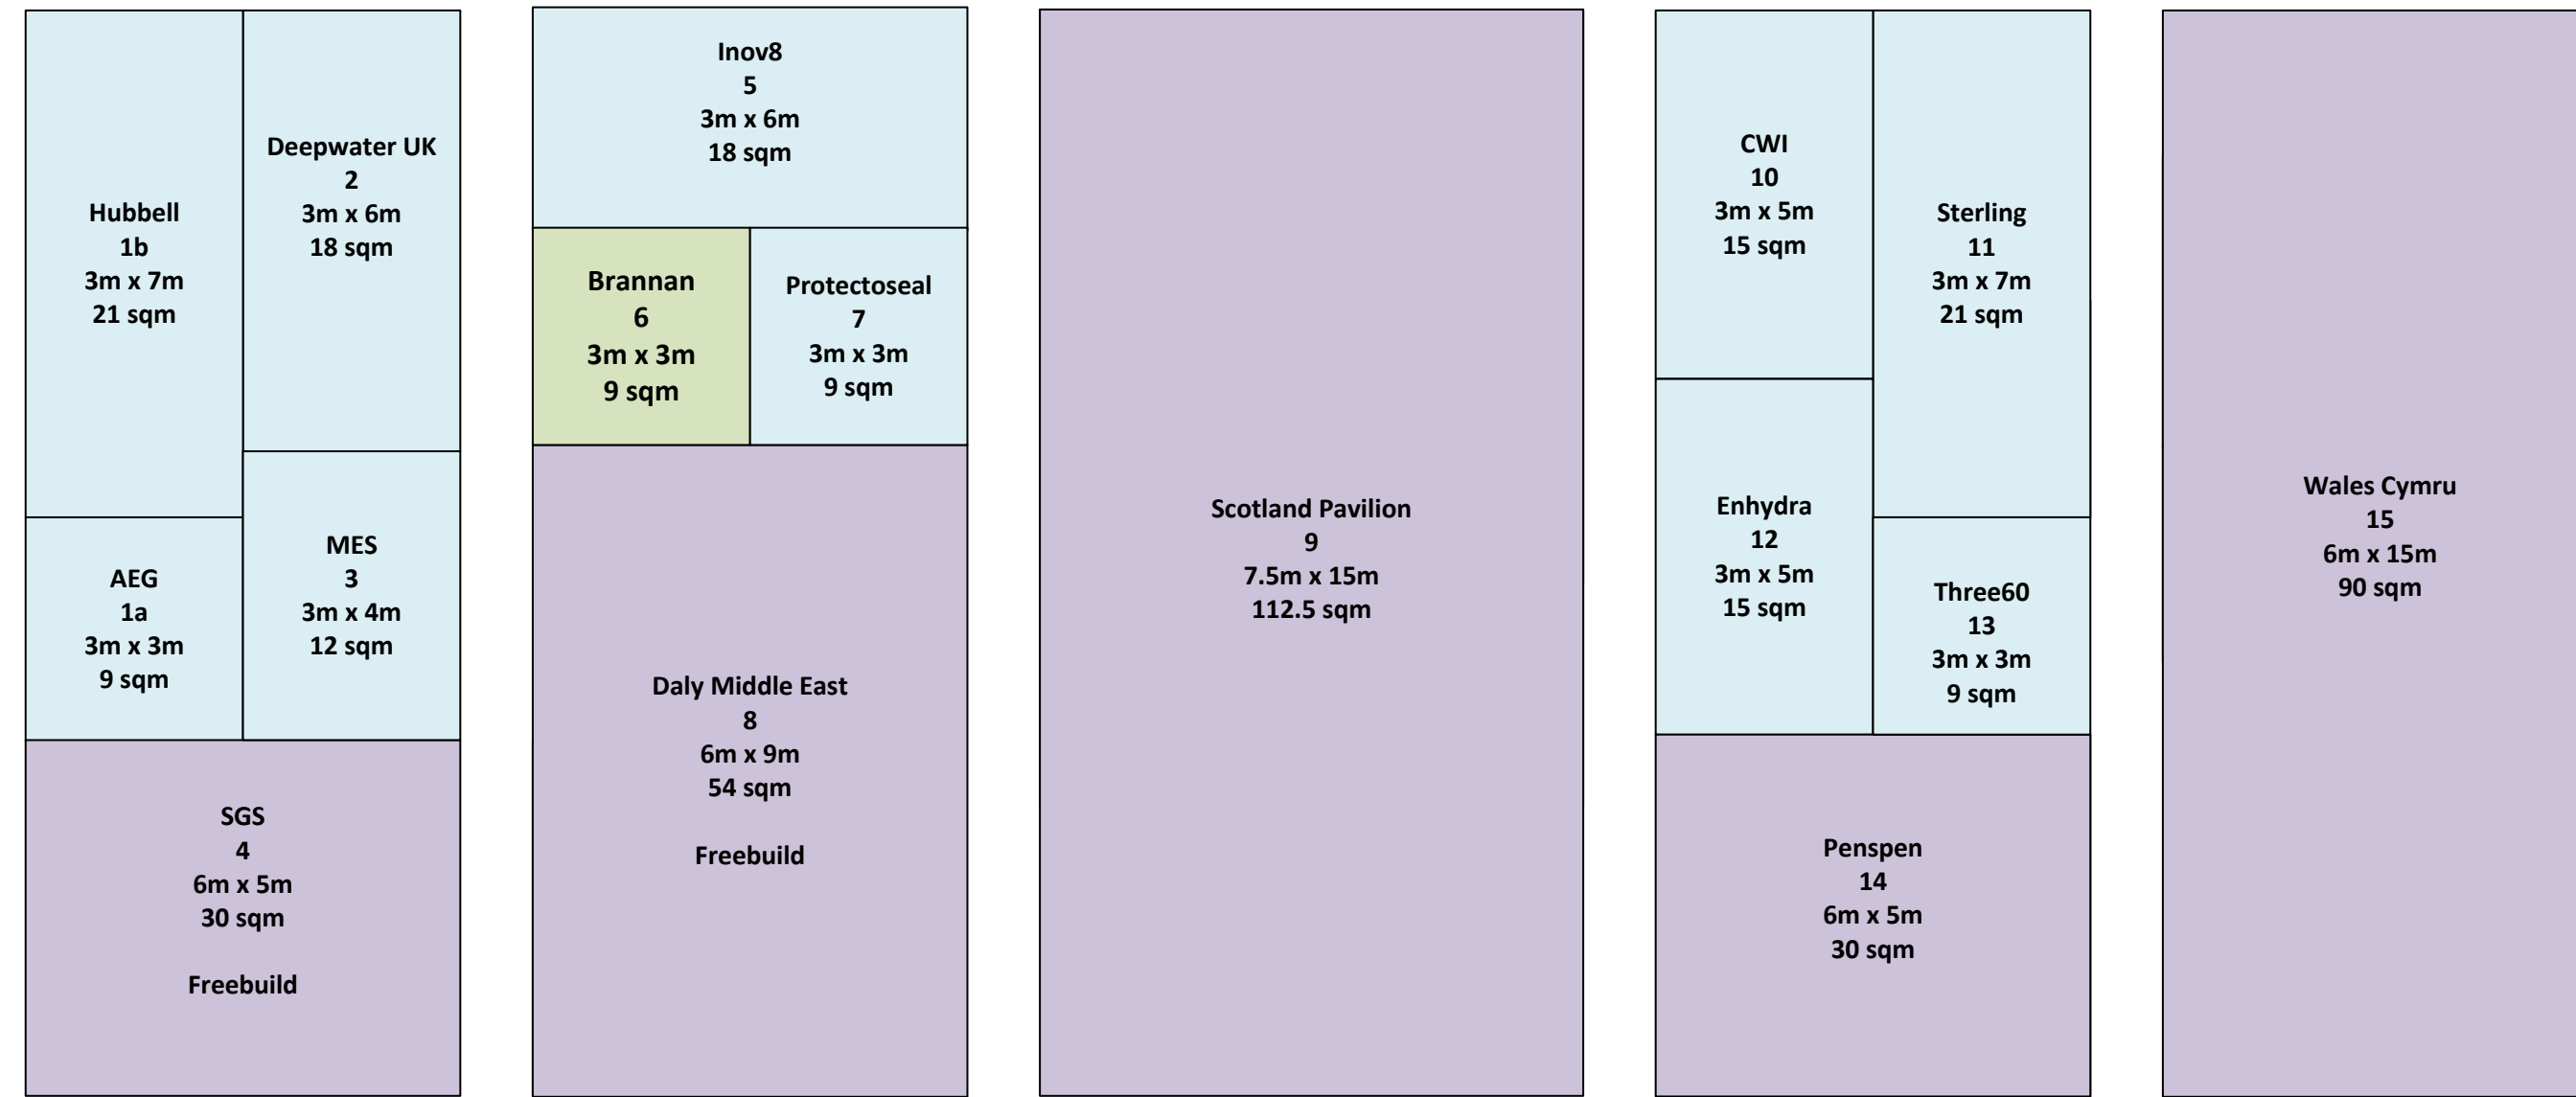

UK & EIC Pavilion Floorplan

Hall 8

EIC Members

Freebuild Stands

Non EIC Members

UK & EIC Pavilion Floorplan

Hall 12

Overall location UK & EIC Pavilion Hall 12

UK & EIC Pavilion Floorplan

Hall 14 – The Chevron Hall

Overall location UK & EIC Pavilion Hall 14 – The Chevron Hall

Please note the blue area is the Digitalization Zone

UK & EIC Pavilion Floorplan

Hall 15 – Maritime & Logistics

Overall location UK & EIC Pavilion Hall 15 – Maritime & Logistics

UK & EIC Pavilion Floorplan

Hall 16 – Low Carbon & Chemicals Expo

16-1 On hold* Aize 4m x 3m 12 sqm *Until 24.02.26	16-2 4m x 5m 20 sqm	NON-UK stands
16-3 3m x 4m 12 sqm	16-4 3m x 4m 12 sqm	

Available

EIC Members

Non EIC Members

Overall location UK & EIC Pavilion Hall 16 – Low Carbon & Chemicals Expo