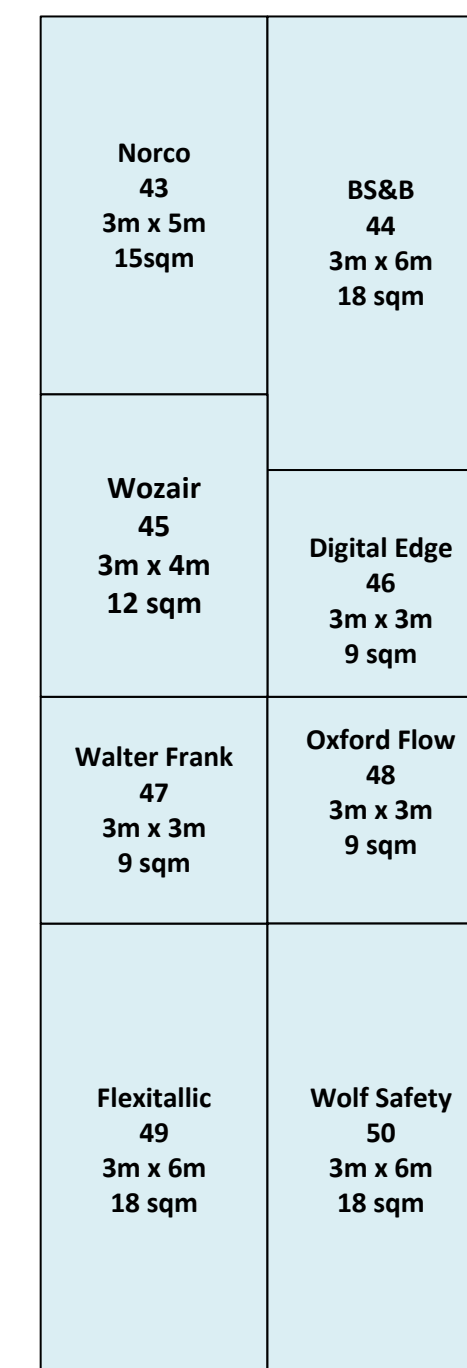

UK & EIC Pavilion Floorplan

Hall 8

EIC Members

Freebuild Stands

Non EIC Members

UK & EIC Pavilion Floorplan

Hall 12

Overall location UK & EIC Pavilion Hall 12

UK & EIC Pavilion Floorplan

Hall 14 – The Chevron Hall

Overall location UK & EIC Pavilion Hall 14 – The Chevron Hall

Please note the blue area is the Digitalization Zone

UK & EIC Pavilion Floorplan

Hall 15 – Maritime & Logistics

Overall location UK & EIC Pavilion Hall 15 – Maritime & Logistics

UK & EIC Pavilion Floorplan

Hall 16 – Low Carbon & Chemicals Expo

16-1 On hold* Aize 4m x 3m 12 sqm *Until 24.02.26	16-2 4m x 5m 20 sqm	NON-UK stands
16-3 3m x 4m 12 sqm	16-4 3m x 4m 12 sqm	