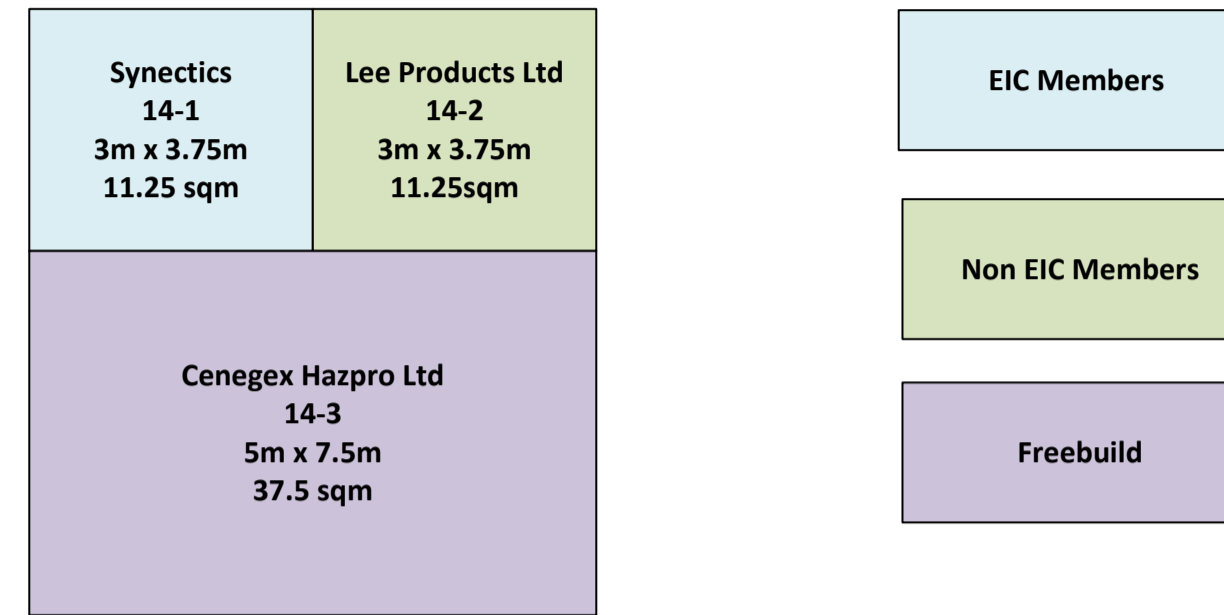

UK & EIC Pavilion Floorplan

Hall 8

EIC Members

Freebuild Stands

Non EIC Members

UK & EIC Pavilion Floorplan

Hall 12

Overall location UK & EIC Pavilion Hall 12

UK & EIC Pavilion Floorplan

Hall 14 – The Chevron Hall

Overall location UK & EIC Pavilion Hall 14 – The Chevron Hall

Please note the blue area is the Digitalization Zone

UK & EIC Pavilion Floorplan

Hall 15 – Maritime & Logistics

Overall location UK & EIC Pavilion Hall 15 – Maritime & Logistics

UK & EIC Pavilion Floorplan

Hall 16 – Low Carbon & Chemicals Expo

16-1 On hold* Aize 4m x 3m 12 sqm *Until 24.02.26	16-2 4m x 5m 20 sqm	NON-UK stands
16-3 3m x 4m 12 sqm	16-4 3m x 4m 12 sqm	