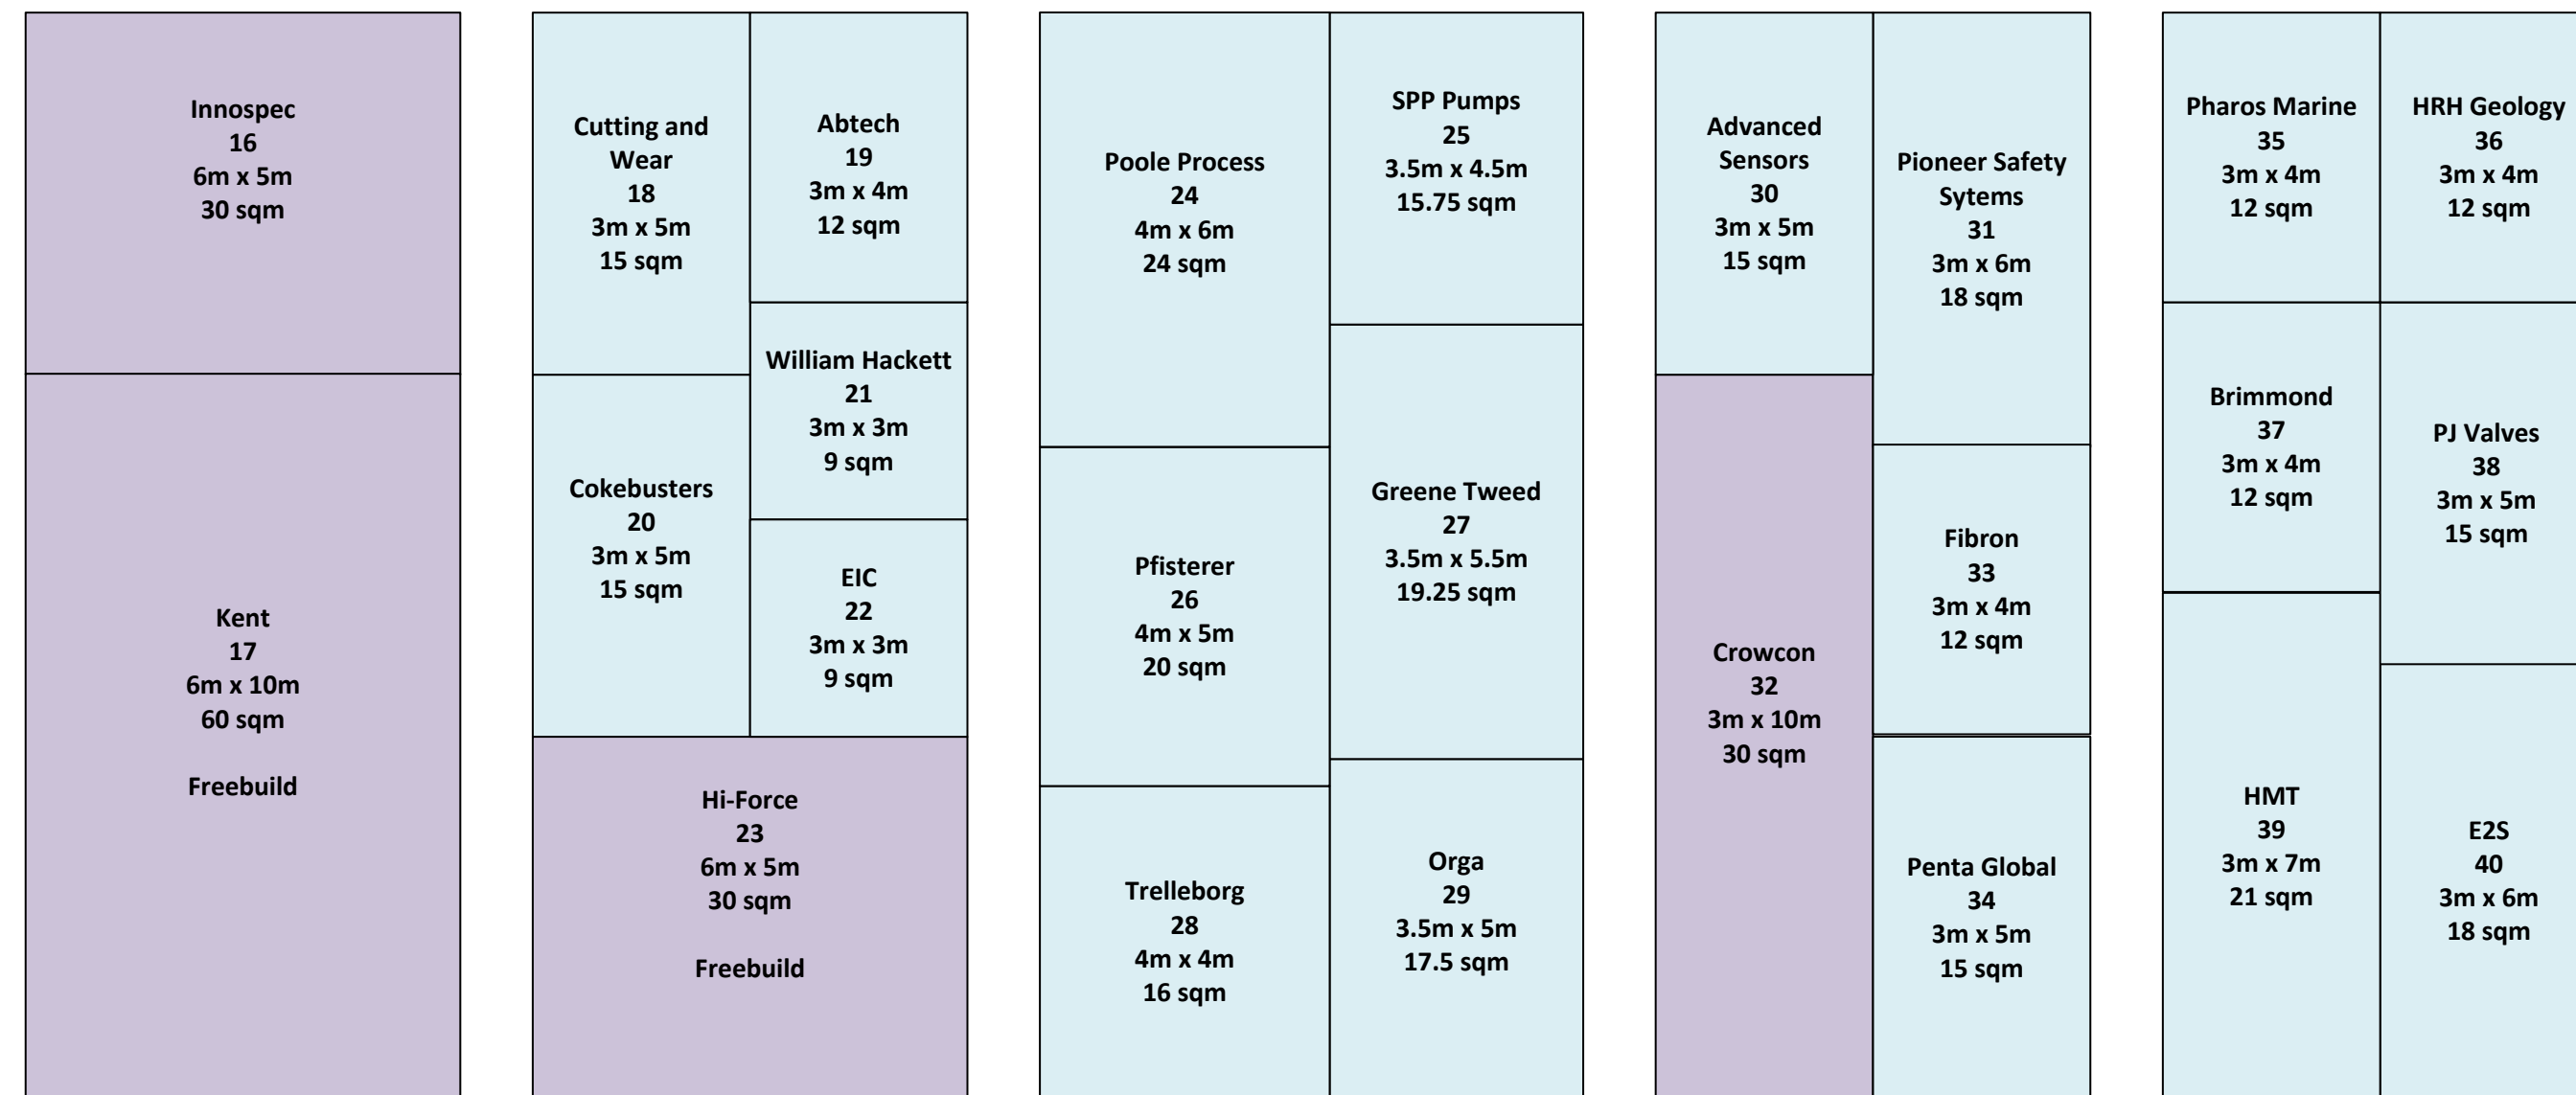

UK & EIC Pavilion Floorplan

Hall 8

EIC Members

Freebuild Stands

Non EIC Members

UK & EIC Pavilion Floorplan

Hall 12

Overall location UK & EIC Pavilion Hall 12

UK & EIC Pavilion Floorplan

Hall 14 – The Chevron Hall

Overall location UK & EIC Pavilion Hall 14 – The Chevron Hall

Please note the blue area is the Digitalization Zone

UK & EIC Pavilion Floorplan

Hall 15 – Maritime & Logistics

Overall location UK & EIC Pavilion Hall 15 – Maritime & Logistics

UK & EIC Pavilion Floorplan

Hall 16 – Low Carbon & Chemicals Expo

16-1 On hold* Aize 4m x 3m 12 sqm *Until 24.02.26	16-2 4m x 5m 20 sqm	NON-UK stands
16-3 3m x 4m 12 sqm	16-4 3m x 4m 12 sqm	

Available

EIC Members

Non EIC Members

Overall location UK & EIC Pavilion Hall 16 – Low Carbon & Chemicals Expo