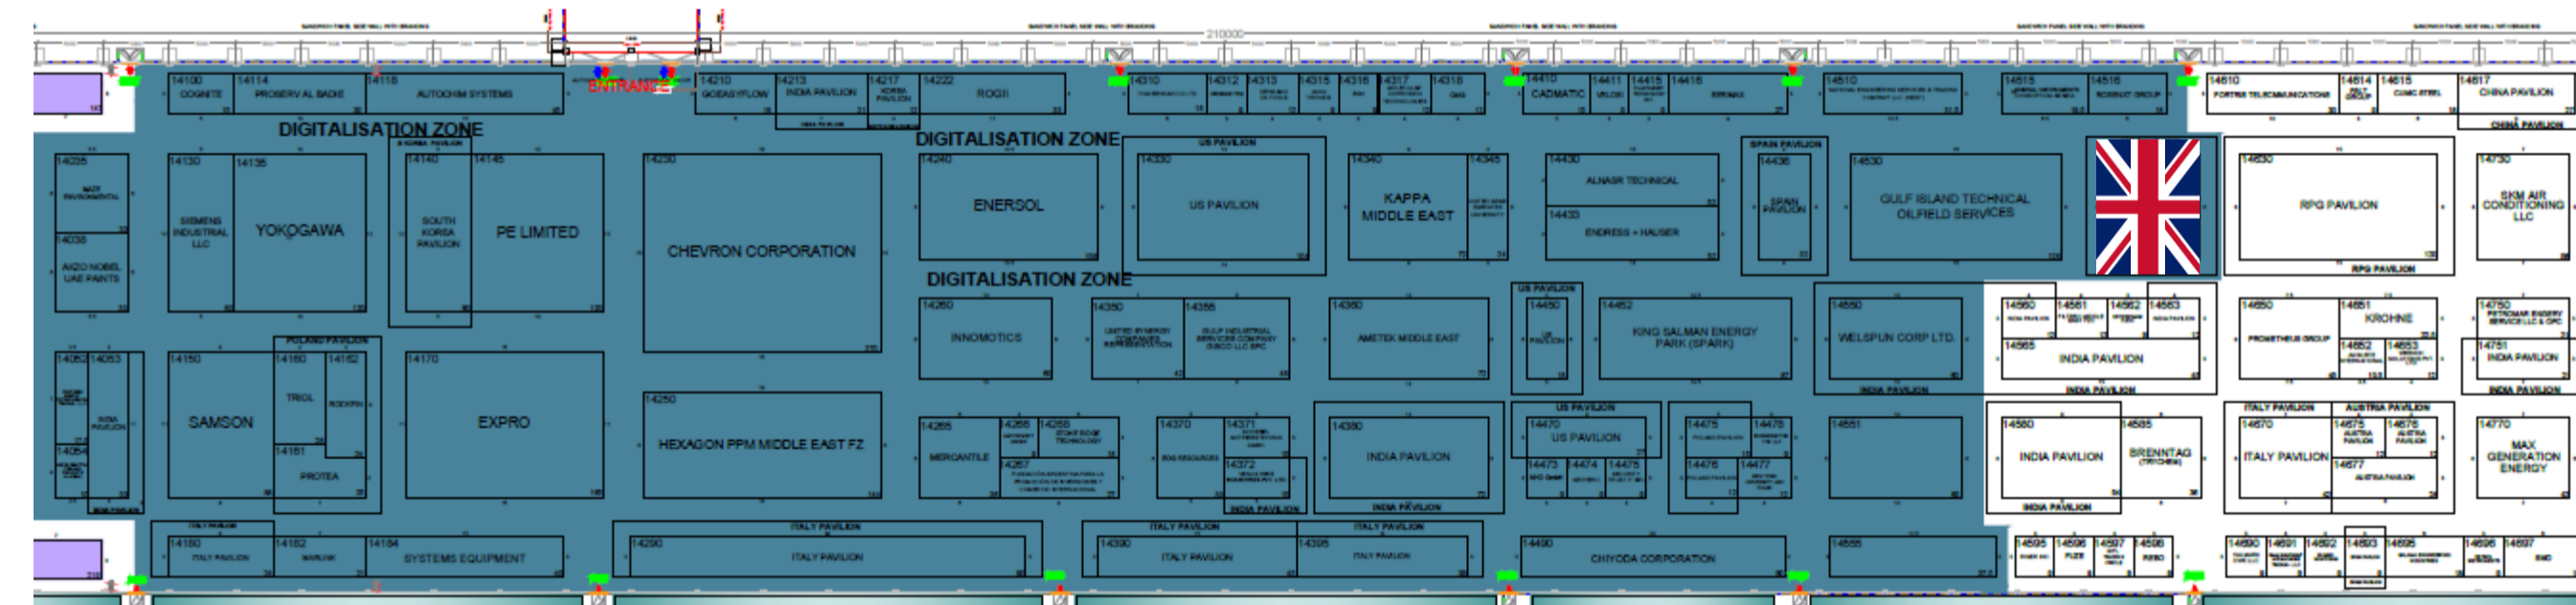

UK & EIC Pavilion Floorplan

Hall 8

EIC Members

Freebuild Stands

Non EIC Members

UK & EIC Pavilion Floorplan

Hall 12

Overall location UK & EIC Pavilion Hall 12

UK & EIC Pavilion Floorplan

Hall 14 – The Chevron Hall

Overall location UK & EIC Pavilion Hall 14 – The Chevron Hall

Please note the blue area is the Digitalization Zone

UK & EIC Pavilion Floorplan

Hall 15 – Maritime & Logistics

Overall location UK & EIC Pavilion Hall 15 – Maritime & Logistics

UK & EIC Pavilion Floorplan

Hall 16 – Low Carbon & Chemicals Expo

16-1 On hold* Aize 4m x 3m 12 sqm *Until 24.02.26	16-2 4m x 5m 20 sqm	NON-UK stands
16-3 3m x 4m 12 sqm	16-4 3m x 4m 12 sqm	