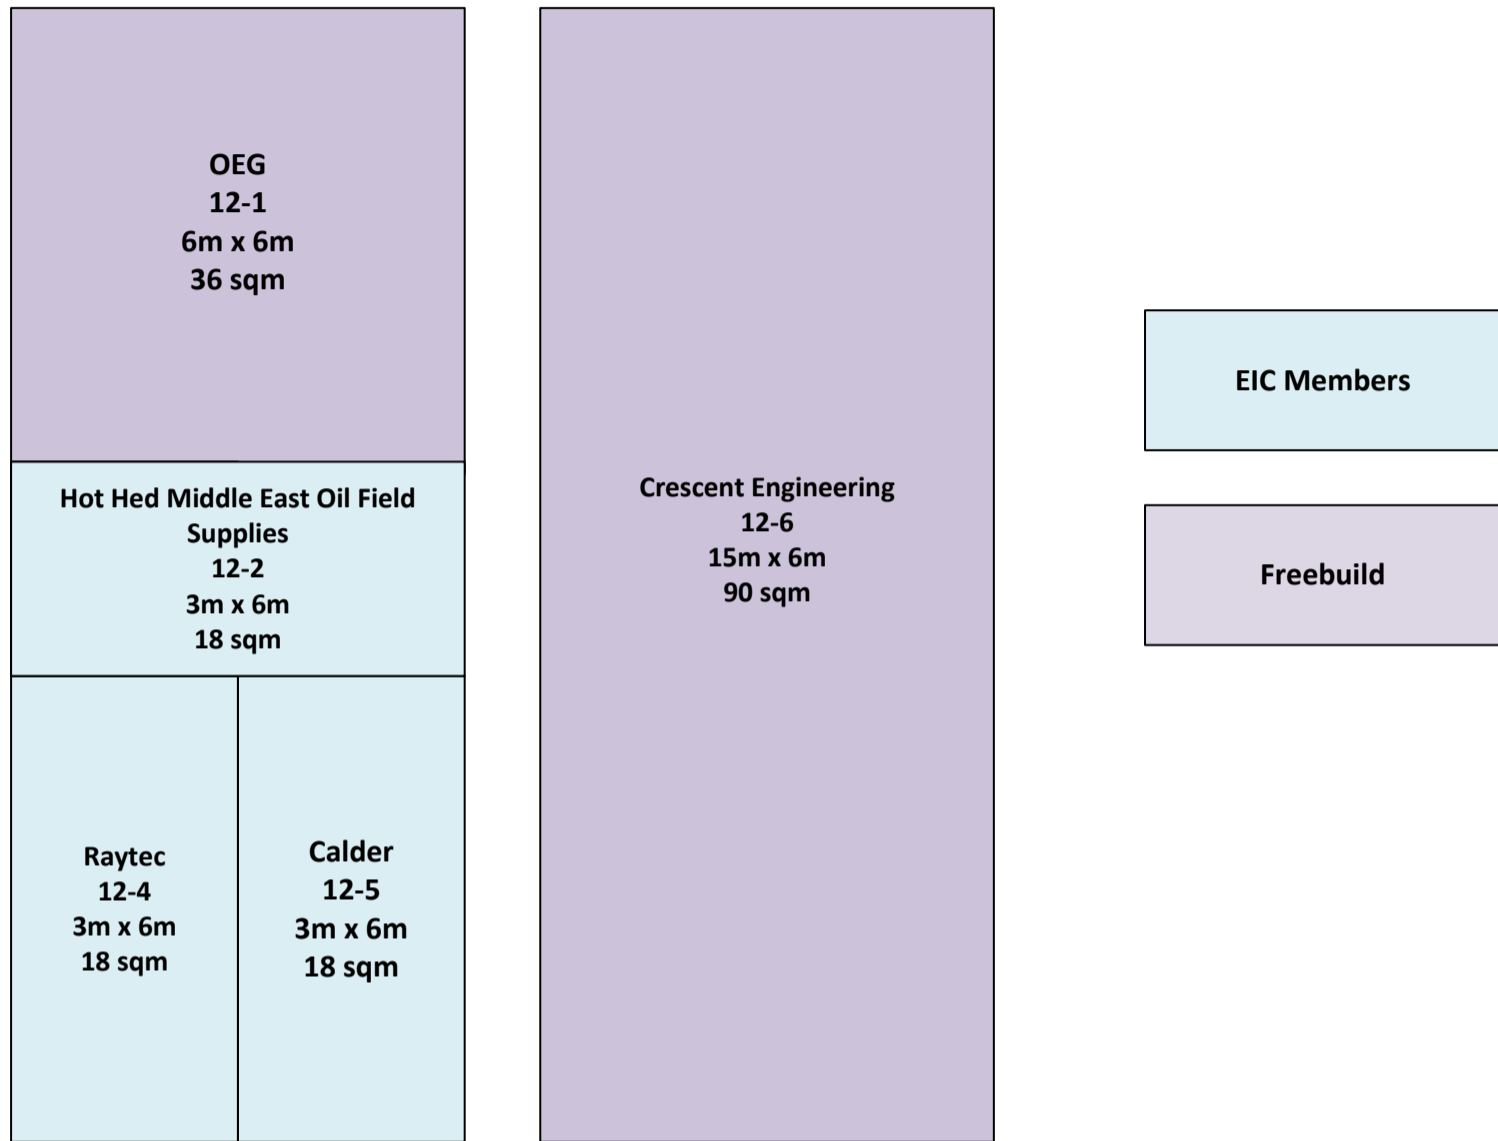

UK & EIC Pavilion Floorplan

Hall 8

EIC Members

Freebuild Stands

Non EIC Members

UK & EIC Pavilion Floorplan

Hall 12

Overall location UK & EIC Pavilion Hall 12

UK & EIC Pavilion Floorplan

Hall 14 – The Chevron Hall

Overall location UK & EIC Pavilion Hall 14 – The Chevron Hall

Please note the blue area is the Digitalization Zone

UK & EIC Pavilion Floorplan

Hall 15 – Maritime & Logistics

Overall location UK & EIC Pavilion Hall 15 – Maritime & Logistics

UK & EIC Pavilion Floorplan

Hall 16 – Low Carbon & Chemicals Expo

16-1 On hold* Aize 4m x 3m 12 sqm *Until 24.02.26	16-2 4m x 5m 20 sqm	NON-UK stands
16-3 3m x 4m 12 sqm	16-4 3m x 4m 12 sqm	